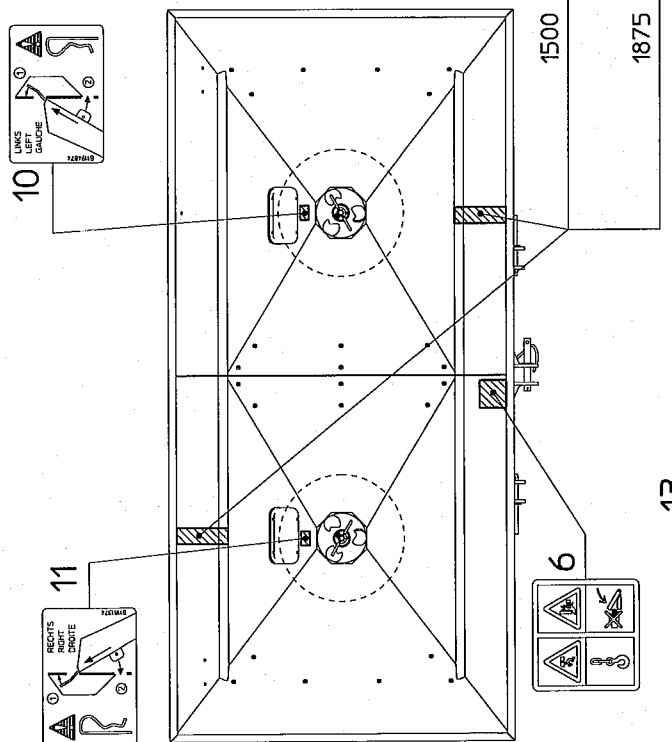

serial number 77306

C13

RO-XL

bestelnnummer
ordernummer
num. a commander
Bestellnummer

1	VNB4053074	1	1500L 2750
2	VNB4387174	3	1875L 2900
3	VNB4377074	1	
4	VNB1612474	1	
5	VNB4376974	2	
6	VNB4377174	1	
7	VNB1310474	1	
8	VNB4105474	2	
9	VNB4366374	2	
10	VNB1194874	1	
11	VNB1181374	1	
13	VNB4377474	2	
14	VNB4377574	2	
15	KK742357	1