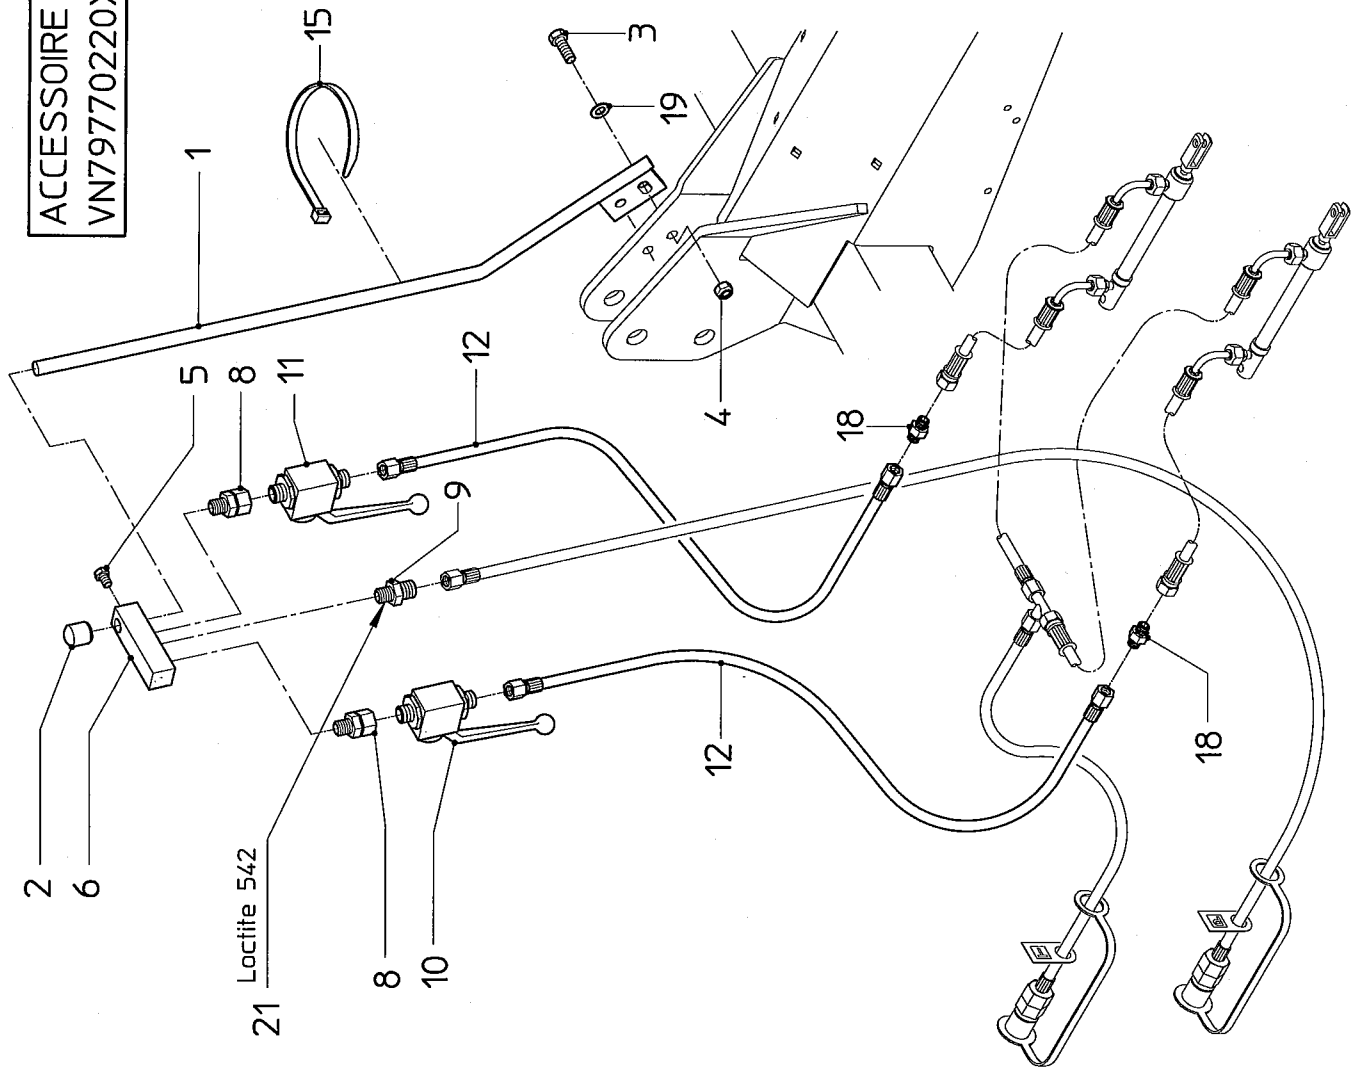

serial number 77306

I.10

RO-XL

ACCESSOIRE
VN79770220X