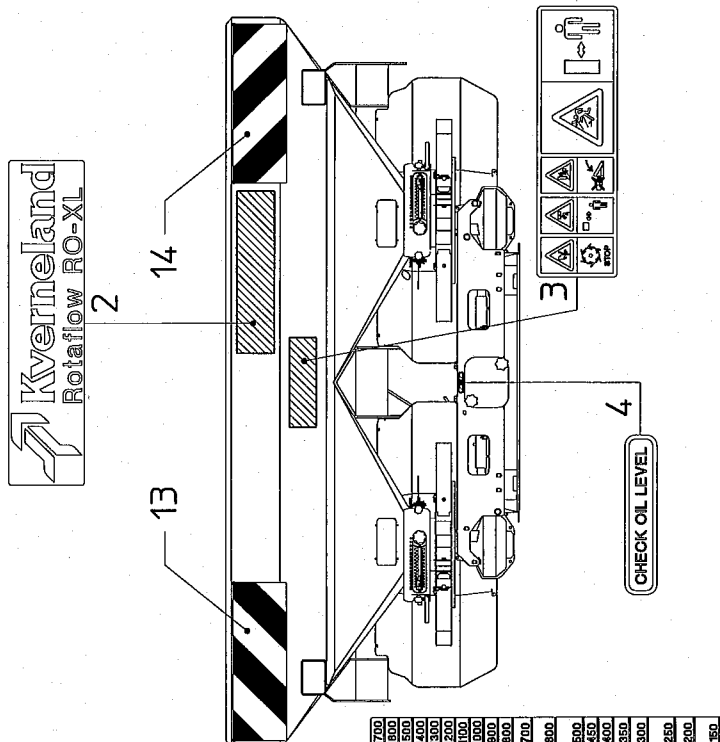

serial number 77306

C13

RO-XL

bestelnnummer
ordernummer
num. a commander
Bestellnummer

1	VNB4053074	1	1500L 2750
2	VNB4387174	3	1875L 2900
3	VNB4377074	1	
4	VNB1612474	1	
5	VNB4376974	2	
6	VNB4377174	1	
7	VNB1310474	1	
8	VNB4105474	2	
9	VNB4366374	2	
10	VNB1194874	1	
11	VNB1181374	1	
13	VNB4377474	2	
14	VNB4377574	2	
15	KK742357	1